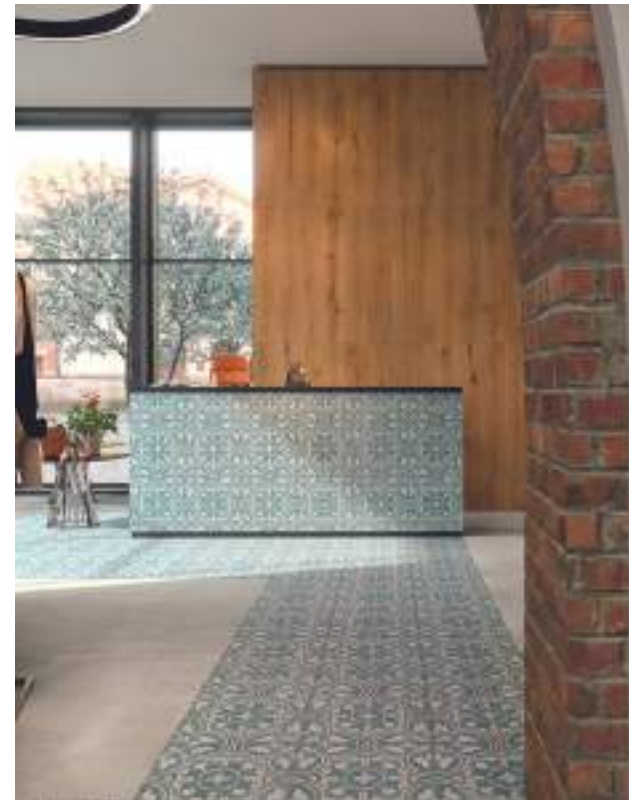

Atlas Concorde Venti Boost

20x20

Carpet 1 Cold	Carpet 1 Warm	Blue Carpet 1	Classic Carpet 1
Carpet 2 Cold	Carpet 2 Warm	Blue Carpet 2	Classic Carpet 2
Carpet 3 Cold	Carpet 3 Warm	Blue Carpet 3	Classic Carpet 3
Mix Cold	Mix Warm	Blue Mix	Classic Mix
Cold	Warm		

Alaplap | Padló		
Méret	Felület	Ár
20x20	Matt	19 490 Ft/m²-től